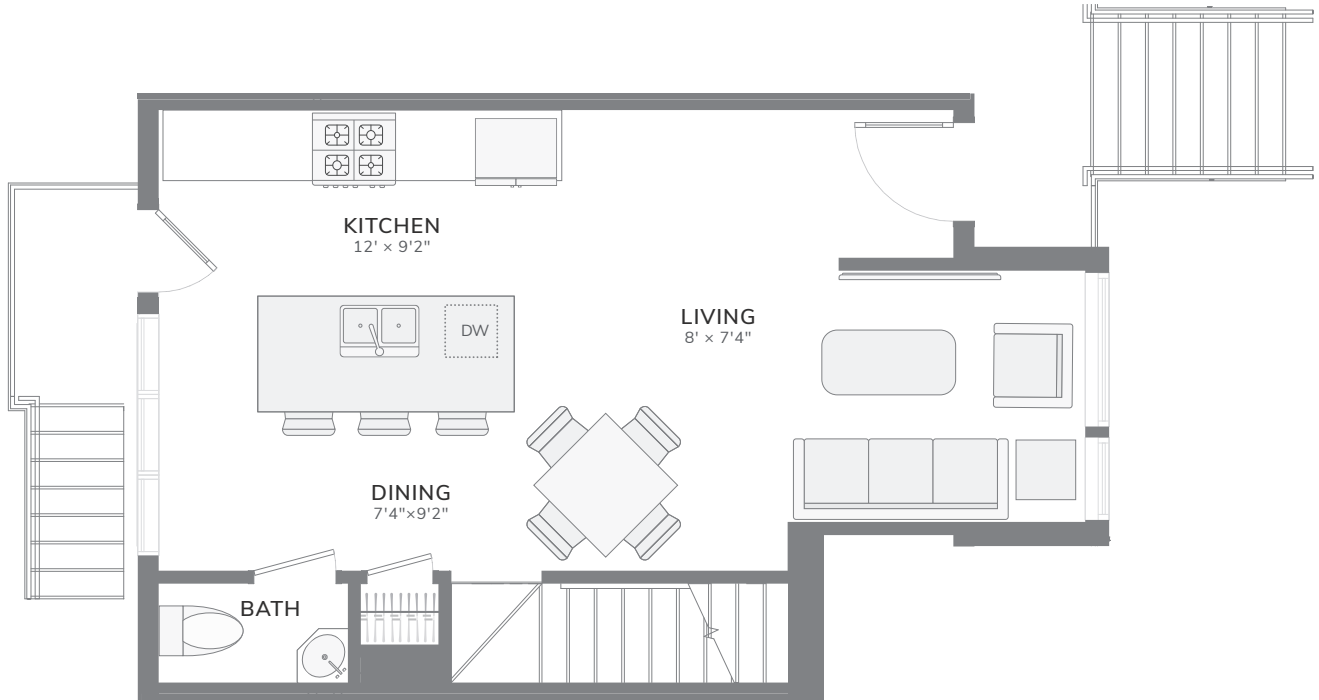

810B
2 BEDROOMS | 2.5 BATHS
944 SF

LIVING LEVEL

BEDROOM LEVEL