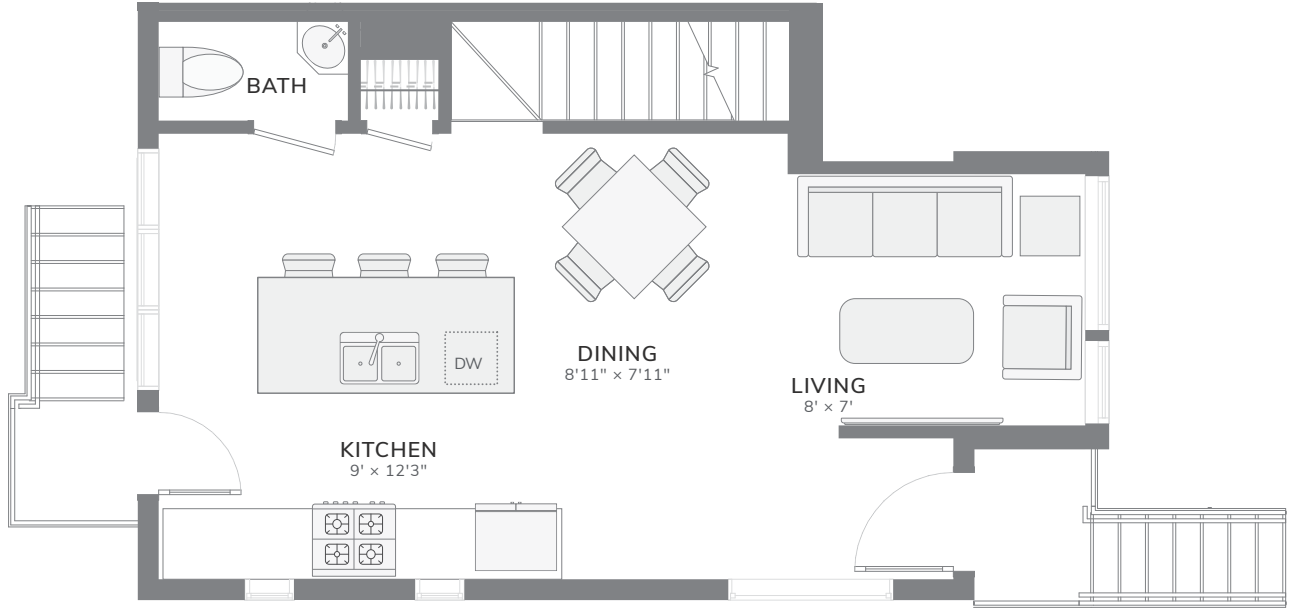

**808B**  
2 BEDROOMS | 2.5 BATHS  
927 SF

**LIVING LEVEL**

**BEDROOM LEVEL**