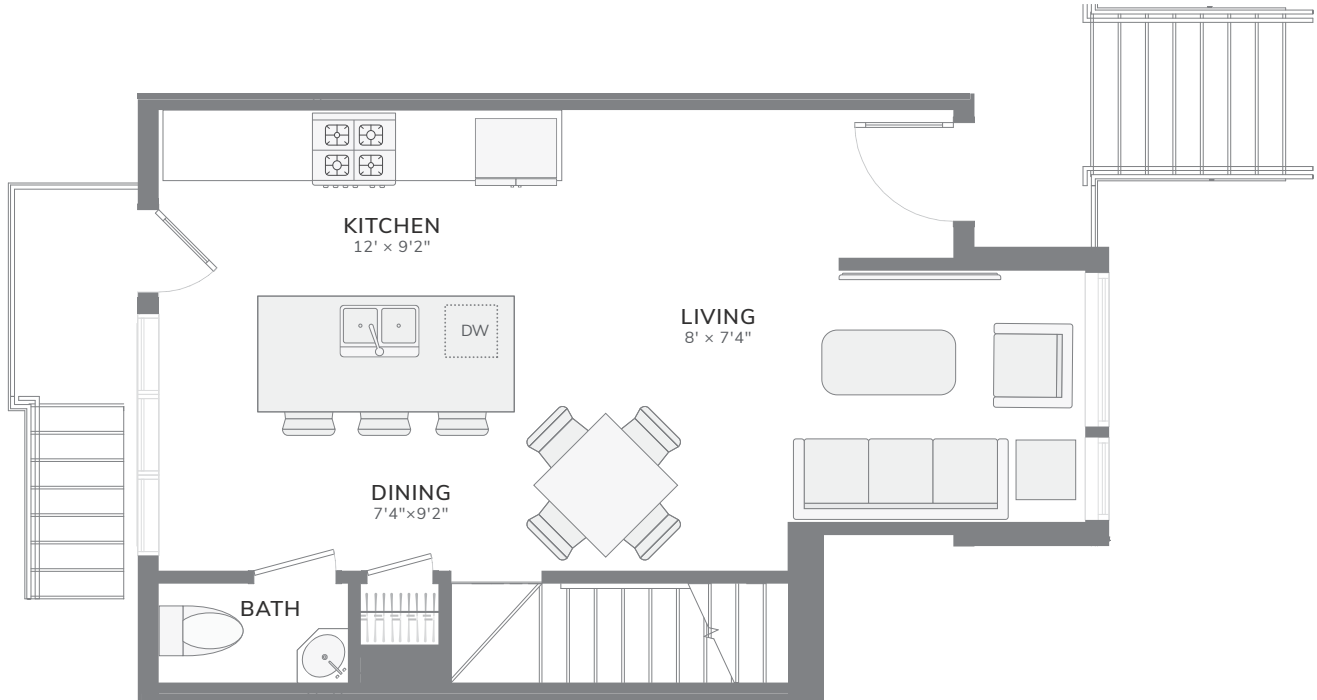

810B
2 BEDROOMS | 2.5 BATHS
944 SF

LIVING LEVEL

BEDROOM LEVEL