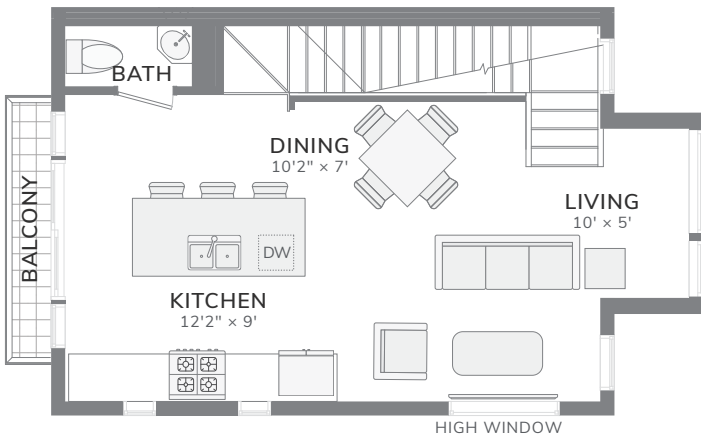

808A
2 BEDROOMS | 2.5 BATHS
944 SF

ROOF

UPPER LEVEL, 3RD FLOOR

LOWER LEVEL, 2ND FLOOR

ENTRY FROM FIRST LEVEL