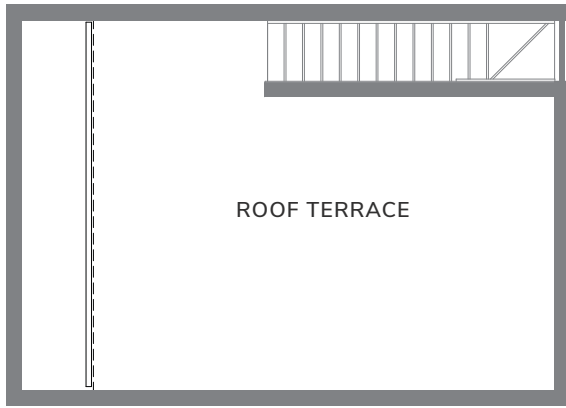

808A
2 BEDROOMS | 2.5 BATHS
944 SF

ROOF

UPPER LEVEL, 3RD FLOOR

LOWER LEVEL, 2ND FLOOR

ENTRY FROM FIRST LEVEL