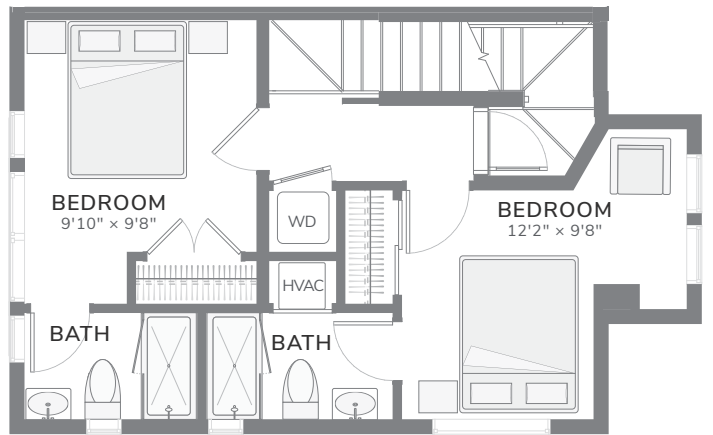

808A
2 BEDROOMS | 2.5 BATHS
944 SF

ROOF

UPPER LEVEL, 3RD FLOOR

LOWER LEVEL, 2ND FLOOR

ENTRY FROM FIRST LEVEL