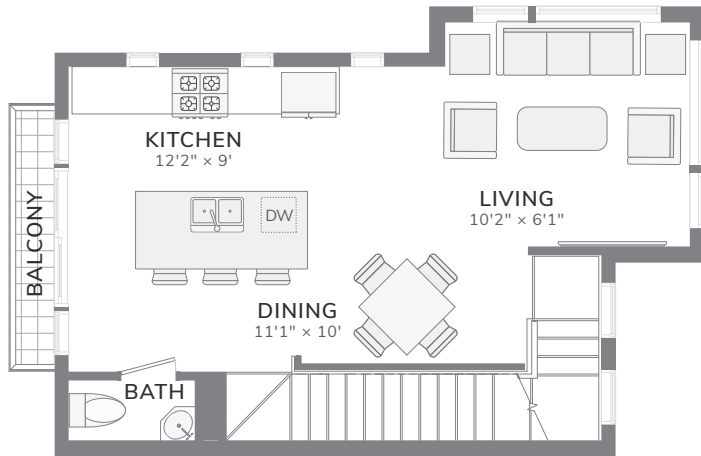

**812A**  
2 BEDROOMS | 2.5 BATHS  
993 SF

**ROOF**

**UPPER LEVEL, 3RD FLOOR**

**LOWER LEVEL, 2ND FLOOR**

**ENTRY FROM FIRST LEVEL**