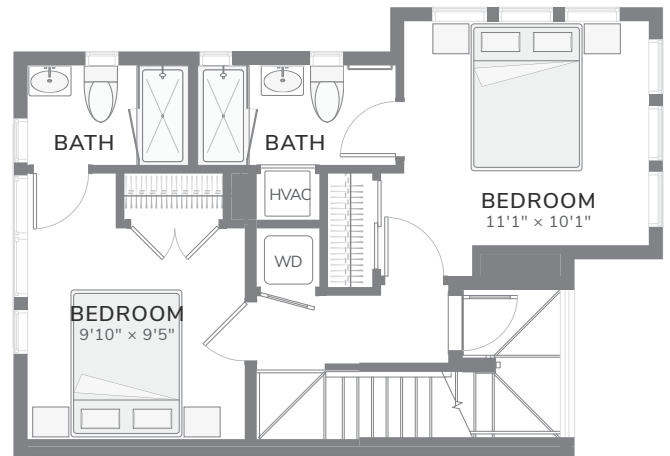

**812A**  
2 BEDROOMS | 2.5 BATHS  
993 SF

**ROOF**

**UPPER LEVEL, 3RD FLOOR**

**LOWER LEVEL, 2ND FLOOR**

**ENTRY FROM FIRST LEVEL**