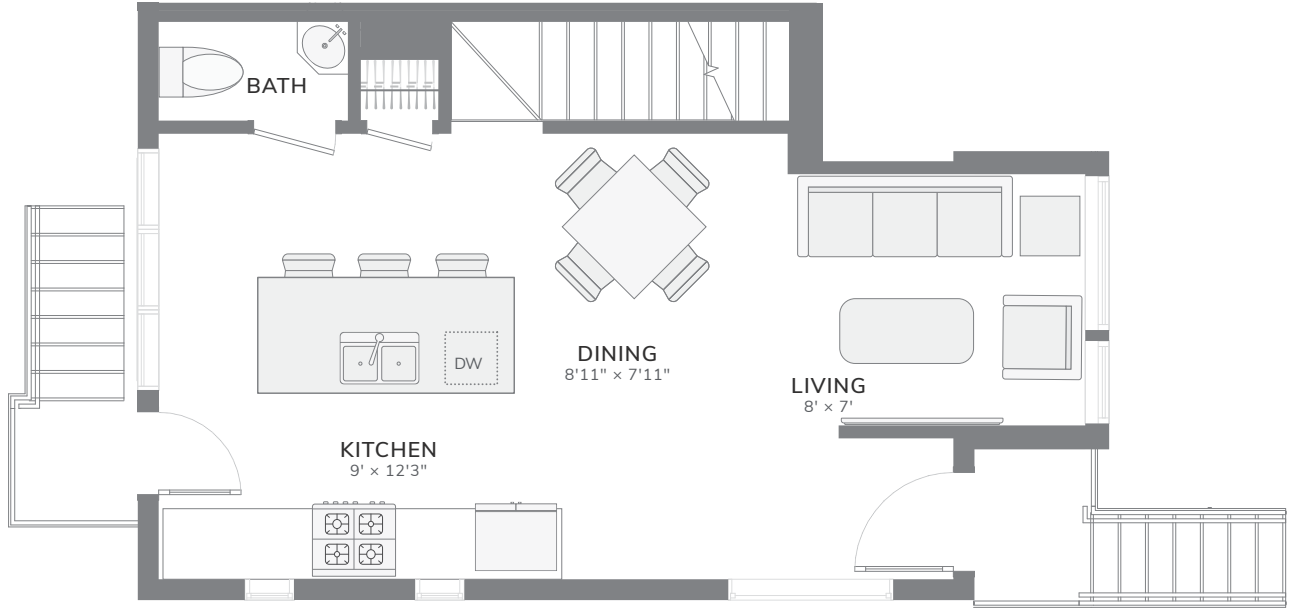

808B
2 BEDROOMS | 2.5 BATHS
1,007 SF

UPPER LEVEL, 1ST FLOOR

LOWER LEVEL