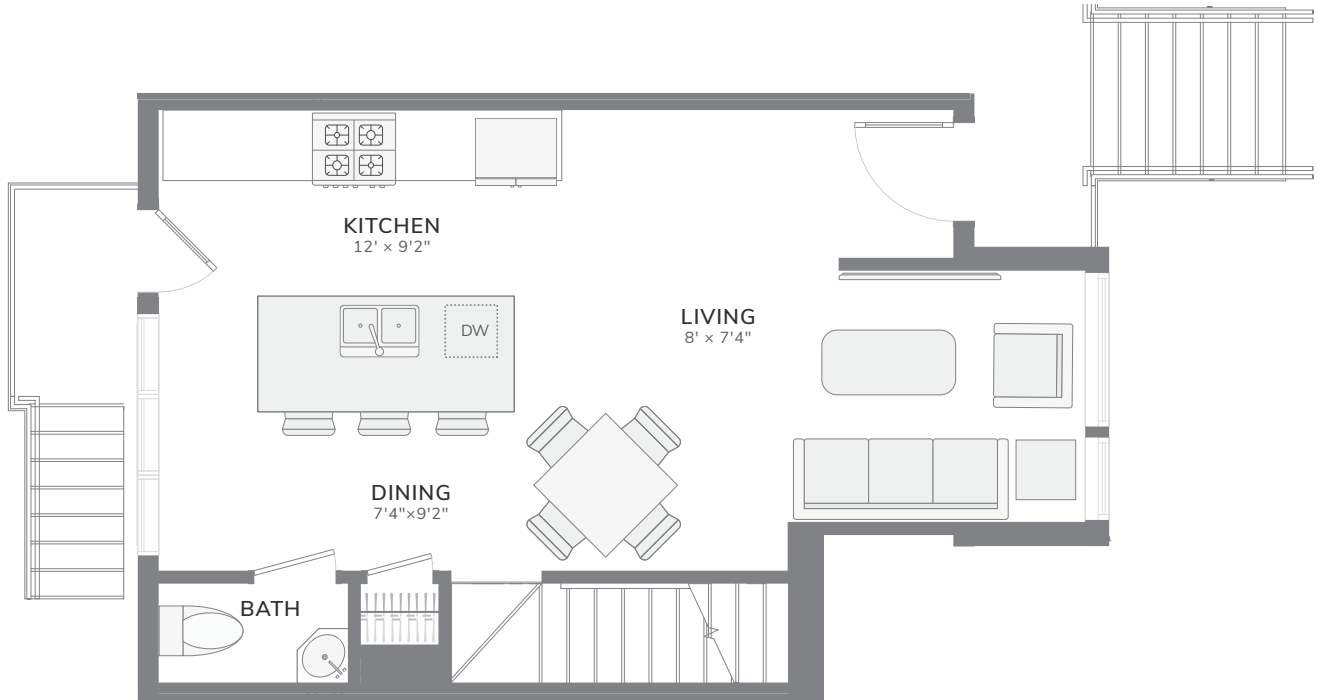

810B
2 BEDROOMS | 2.5 BATHS
1,016 SF

UPPER LEVEL, 1ST FLOOR

LOWER LEVEL