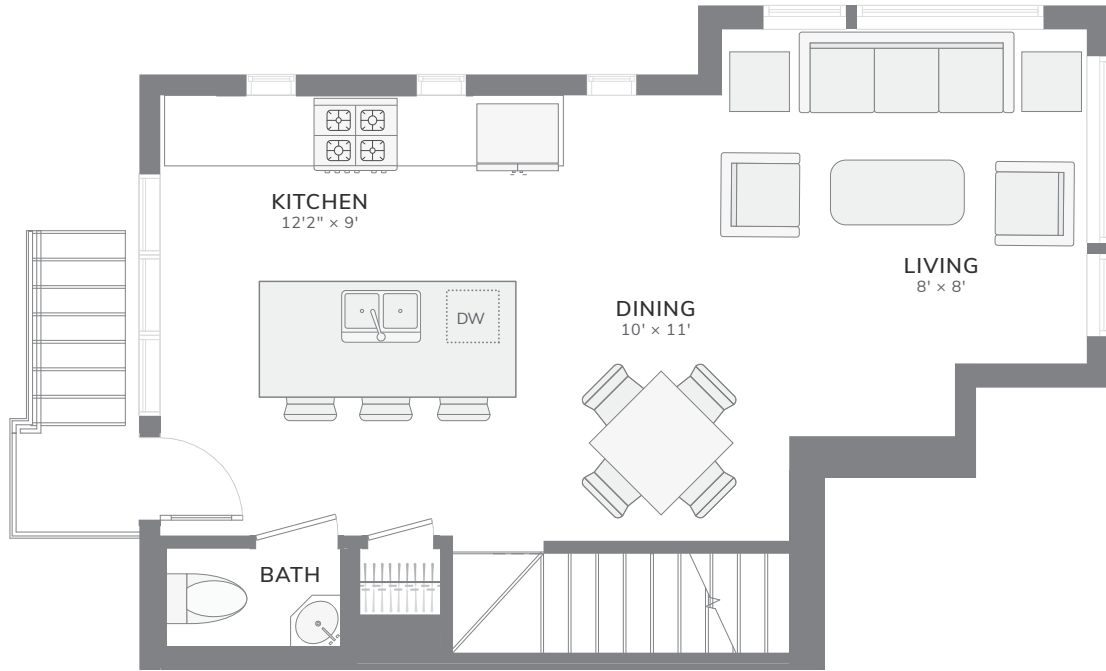

812B
2 BEDROOMS | 2.5 BATHS
1,064 SF

UPPER LEVEL, 1ST FLOOR

LOWER LEVEL